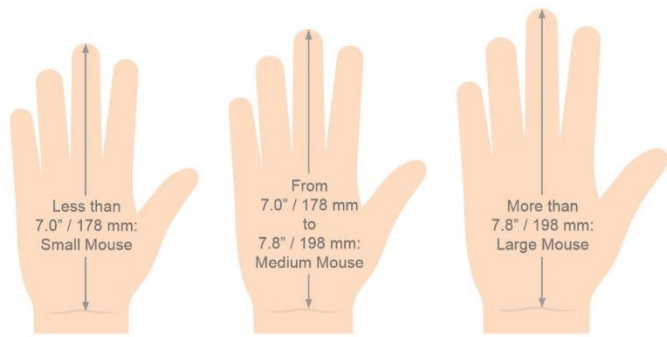

There are more mouse sizes than earlier, namely three: small, medium and large.

Wired Models

- VerticalMouse D Small / VerticalMouse D Medium / VerticalMouse D Large Wireless

Part Numbers

- VMDS / VMDM / VMDL (Small, Medium, Large)

Connectivity

- USB cable for full size USB Type-A port. Requires adapter (not included) for USB Type-C port on some notebook computers.

Wireless Models

- VerticalMouse D Small Wireless / VerticalMouse D Medium Wireless / VerticalMouse D Large Wireless

Part Numbers

- VMDSW / VMDMW / VMDLW (Small, Medium, Large)

Battery

- 1 AA battery, included. Battery life is a few months with typical office use.

Connectivity

- USB receiver for full size USB Type-A port. Requires adapter (not included) for USB Type-C port on some notebook computers.