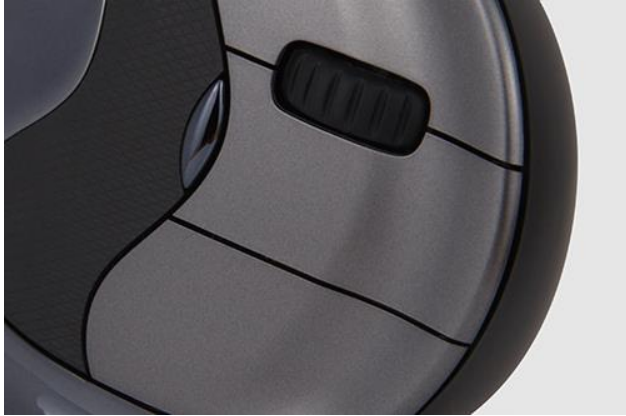

World's First Mouse with Grooved Buttons

Your fingertips rest in a shallow groove on the buttons. This patented innovation secures the mouse in your hands and makes moving it much more precise.

Avoids Forearm Twisting For Comfort

The ergonomic shape supports your hand in a handshake position. Since 2002, users continue to report that Evolvent VerticalMouse provides superior comfort and even relieves their wrist pain.