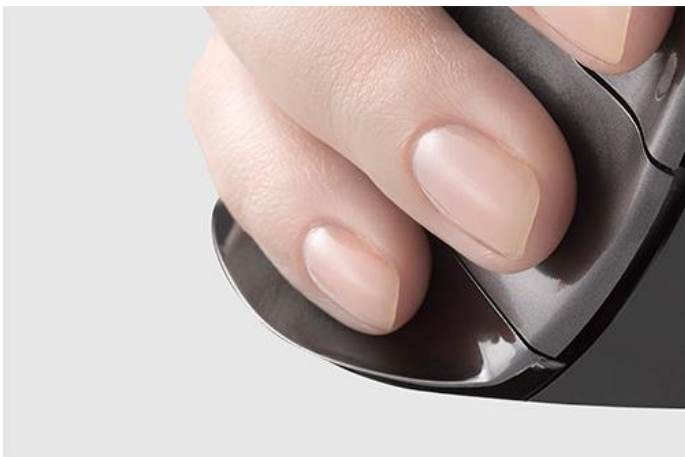

Extended Lip Prevents Rubbing

An extra wide lip along the bottom edge prevents the last finger from rubbing the desk.